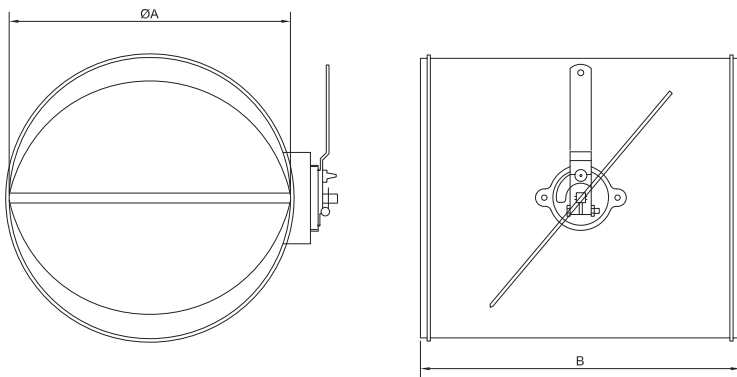

BYH

CIRCULAR AIR REGULATORS 160 - 400

Made of galvanized sheet metal, provides to control air flowing.
Two typed as manual controlling or automatic controlling.

TYPE	Øa	B
160	160	210
180	180	230
200	203	250
225	229	275
250	254	300
280	280	330
300	305	350
350	356	400
400	406	450

BASP

ROUND METAL SHUTTERS 160 - 800

Made of galvanized sheet metal. Opens same direction with wind. When air flowing cuts off, stops air inside the system.

TYPE	A	B
BASP 160	60	83
BASP 200	200	83
BASP 250	265	83
BASP 300	315	83
BASP 350	365	83
BASP 400	415	83
BASP 450	465	83
BASP 500	520	83
BASP 600	620	83
BASP 700	725	83
BASP 800	830	83