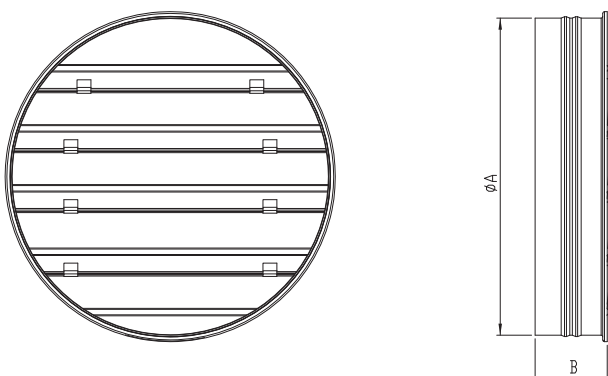

BYH

CIRCULAR AIR REGULATORS 160 - 400

Made of galvanized sheet metal, provides to control air flowing.
Two typed as manual controlling or automatic controlling.

TYPE	Øa	B
160	160	210
180	180	230
200	203	250
225	229	275
250	254	300
280	280	330
300	305	350
350	356	400
400	406	450

BASP

ROUND METAL SHUTTERS 160 - 800

Made of galvanized sheet metal. Opens same direction with wind. When air flowing cuts off, stops air inside the system.

TYPE	A	B
BASP 160	60	83
BASP 200	200	83
BASP 250	265	83
BASP 300	315	83
BASP 350	365	83
BASP 400	415	83
BASP 450	465	83
BASP 500	520	83
BASP 600	620	83
BASP 700	725	83
BASP 800	830	83